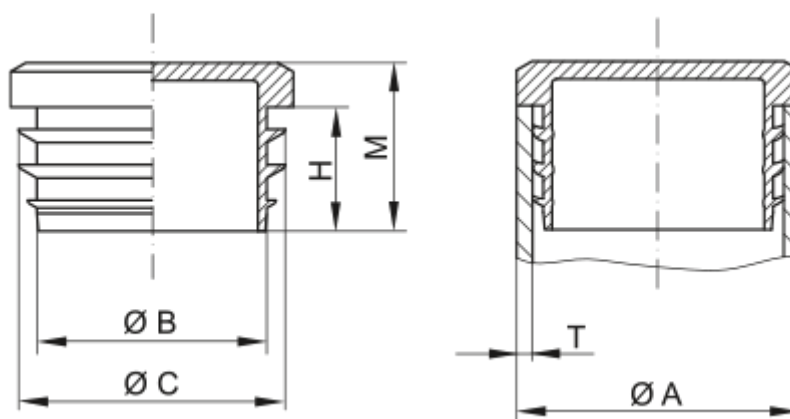

Article number: 59GPN320GL5512

Description: KLEE Finned plugs GPN 320 - 55 (Wall thickness 1-2)

Measures

A = 55

B = 48

C = 53.5

H = 17

M = 22